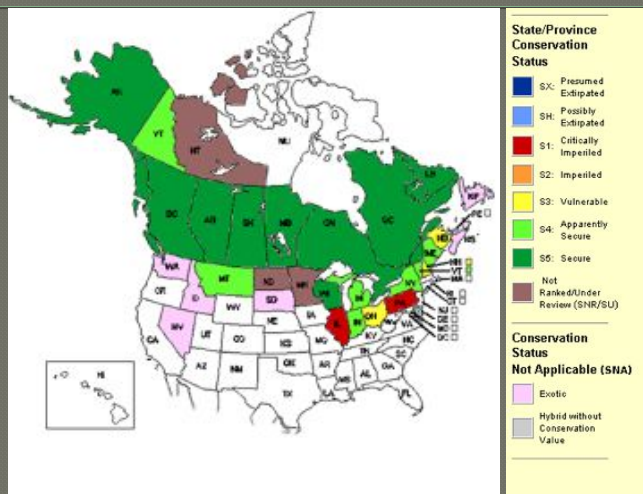

Lake Whitefish

Coregonus clupeaformis

Jason Gostiaux

Taxonomy

- Kingdom: Animalia
- Phylum: Chordata
- Subphylum: Vertebrata
- Class: Actinopterygii
- Order: Salmoniformes
- Family: Salmonidae
- Genus: *Coregonus*
- Species: *clupeaformis*

Identification

- Blunt nose
- Slightly oblique, subterminal mouth
- Elongate body
- Laterally compressed
- Two nostril flaps

Similar Species

PYGMY WHITEFISH

ROUND WHITEFISH

Distribution

Status

Life History

- Spawn at night over shallow water shoals in fall and early winter
- Females rise to the surface and release their eggs, while males follow and release their milt
- Do not care for their young after the eggs have been fertilized
- Adults make 4 seasonal migrations

Ecological Role

- Important prey for other fish species
- Important predators of aquatic insects, mollusks, and crustaceans
- Parasitized by sea lampreys

Economic Importance

- Commercial fishery
- Increased attraction by recreational anglers