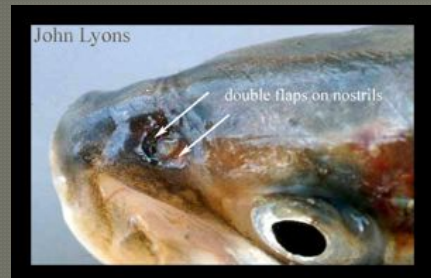

Identification

- Blunt nose
- Slightly oblique, subterminal mouth
- Elongate body
- Laterally compressed
- Two nostril flaps

Similar Species

PYGMY WHITEFISH

ROUND WHITEFISH

Distribution

Status

Life History

- Spawn at night over shallow water shoals in fall and early winter
- Females rise to the surface and release their eggs, while males follow and release their milt
- Do not care for their young after the eggs have been fertilized
- Adults make 4 seasonal migrations

Ecological Role

- Important prey for other fish species
- Important predators of aquatic insects, mollusks, and crustaceans
- Parasitized by sea lampreys

Economic Importance

- Commercial fishery
- Increased attraction by recreational anglers