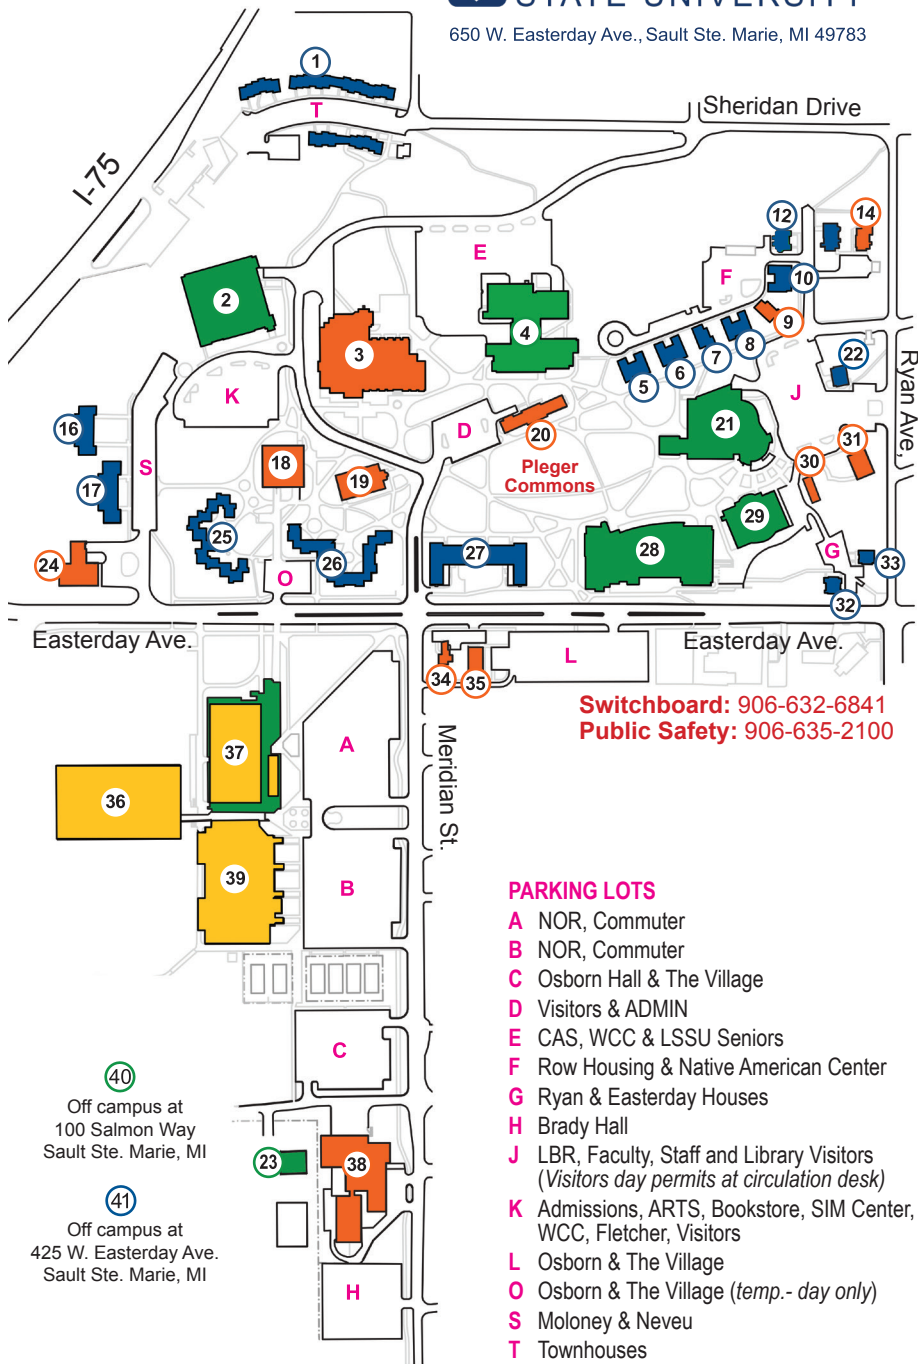

LAKE SUPERIOR STATE UNIVERSITY

650 W. Easterday Ave., Sault Ste. Marie, MI 49783

Switchboard: 906-632-6841
Public Safety: 906-635-2100

PARKING LOTS

- **A** NOR, Commuter
- **B** NOR, Commuter
- **C** Osborn Hall & The Village
- **D** Visitors & ADMIN
- **E** CAS, WCC & LSSU Seniors
- **F** Row Housing & Native American Center
- **G** Ryan & Easterday Houses
- **H** Brady Hall
- **J** LBR, Faculty, Staff and Library Visitors
  (Visitors day permits at circulation desk)
- **K** Admissions, ARTS, Bookstore, SIM Center, WCC, Fletcher, Visitors
- **L** Osborn & The Village
- **O** Osborn & The Village (temp.- day only)
- **S** Moloney & Neveu
- **T** Townhouses

BUILDINGS (numerical)

Townhouses.....	1
Arts Center (ARTS).....	2
Simulation Center (SIM).....	2
Walker Cisler Center (WCC).....	3
Center for Applied Science & Engineering Technology (CAS).....	4
Ontario Hall.....	5
Huron Hall.....	6
Laker Hall.....	7
Chippewa Hall.....	8
Eskoonwid Endaad.....	9
Erie Hall.....	10
Hillside House.....	12
Lou & Mae Lukenda Alumni House.....	14
Neveu Hall.....	16
Moloney Hall.....	17
Admissions & Bookstore (CANUSA).....	18
Administration.....	20
Kenneth J. Shouldice Library (LBR).....	21
Brown Hall.....	22
Fire Science Learning Center.....	23
Central Heating Plant.....	24
The Village.....	25
Osborn Hall.....	26
Brady Hall.....	27
Crawford Hall (CRW).....	28
Considine Hall (CON).....	29
Michigan Hall.....	30
East Hall.....	31
Easterday House.....	32
Ryan House.....	33
Youngs House.....	34
Counseling Services.....	34
Edna M. Youngs Health Care Center.....	35
Arbuckle Student Activity Center (SAC).....	36
Norris Center (NOR), Cooper Gymnasium.....	37
Physical Plant.....	38
Taffy Abel Arena.....	39
Barch Center for Freshwater Research & Education (CFRE).....	40
425 Easterday House.....	41

ACADEMIC

Academic Success Center.....	21
Arts & Letters.....	2, 21
Arts Center.....	2
Barch Center for Freshwater Research & Education (CFRE).....	40
Biological Sciences.....	28
Black Box Theater.....	2
Business.....	29
Cannabis Center for Excellence.....	28
Center for Advanced Robotics Engineering.....	4
Chemistry & Physical Sciences.....	28
Computer Science & Math.....	4
Criminal Justice.....	37
Education.....	21, 29
Engineering & Technology.....	4
Fire Science & EMS.....	4
Fire Science Learning Center.....	23
Kinesiology.....	37
MCOLES.....	37
Native American Center (Eskoonwid Endaad).....	9
Natural Resources.....	28, 29, 40
Nursing.....	28
Performing Arts.....	2
Psychology.....	21
Simulation Center (SIM).....	2
Social Sciences.....	21

HOUSING (numerical)

Townhouses.....	1
Ontario Hall.....	5
Huron Hall.....	6
Laker Hall.....	7
Chippewa Hall.....	8
Erie Hall.....	10
Neveu Hall.....	16
Moloney Hall.....	17
Brown Hall.....	22
The Village.....	25
Osborn Hall.....	26
Brady Hall.....	27
Easterday House.....	32
Ryan House.....	33
425 Easterday House.....	41

ATHLETICS & RECREATION