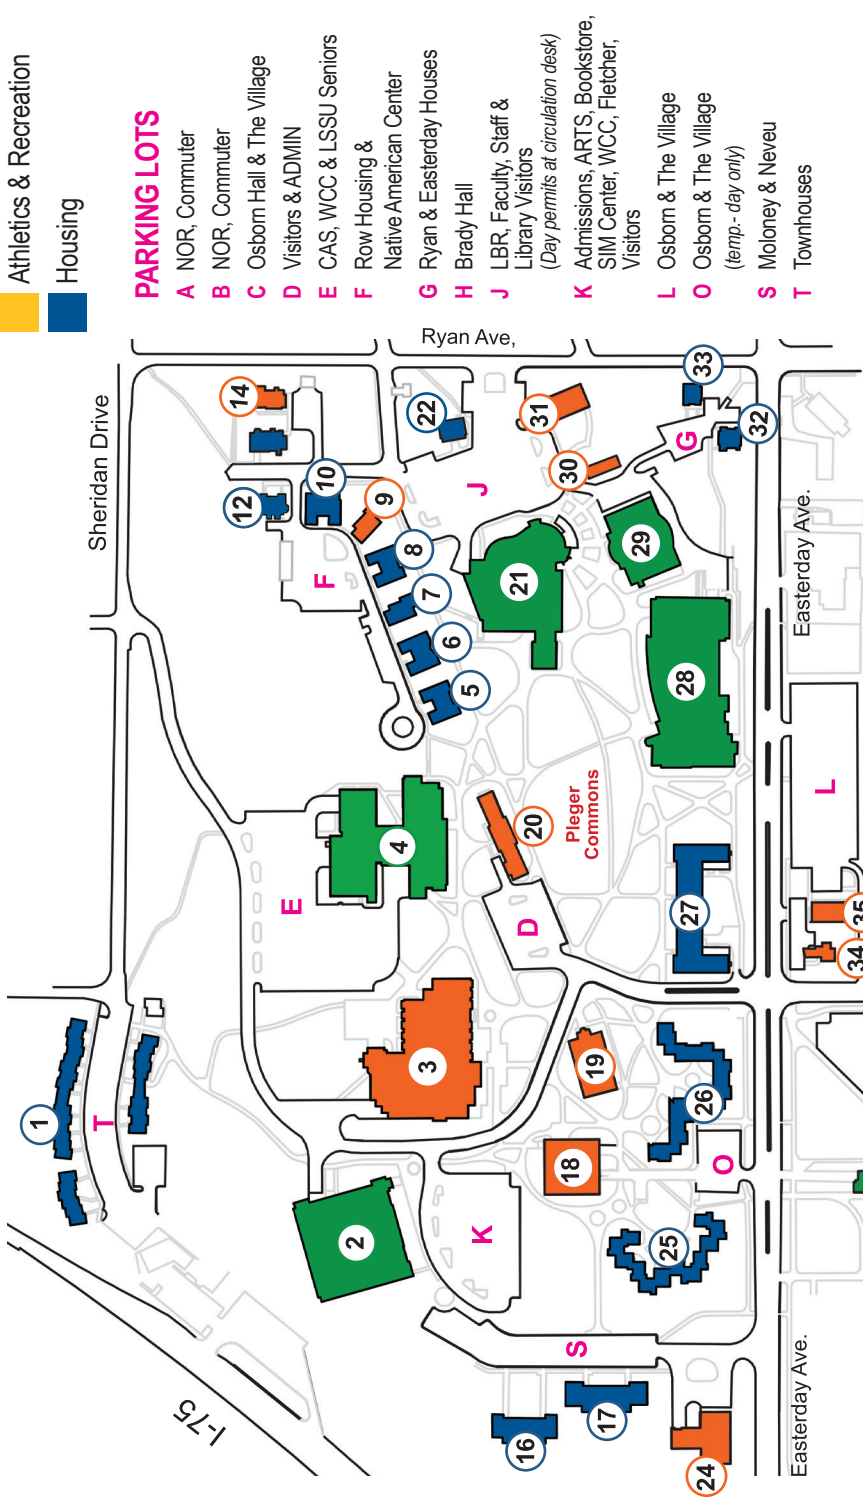

- Academics
- Administration & Support
- Athletics & Recreation
- Housing

PARKING LOTS

- A** NOR, Commuter
- B** NOR, Commuter
- C** Osborn Hall & The Village
- D** Visitors & ADMIN
- E** CAS, WCC & LSSU Seniors
- F** Row Housing & Native American Center
- G** Ryan & Easterday Houses
- H** Brady Hall
- J** LBR, Faculty, Staff & Library Visitors
(Day permits at circulation desk)
- K** Admissions, ARTS, Bookstore, SIM Center, WCC, Fletcher, Visitors
- L** Osborn & The Village
- O** Osborn & The Village
(temp - day only)
- S** Moloney & Neveu
- T** Townhouses

BUILDINGS

Townhouses	1	Central Heating Plant	24
Arts Center (ARTS)	2	The Village	25
Simulation Center (SIM)	3	Osborn Hall	26
Walker Ciser Center (WCC)	4	Brady Hall	27
Center for Applied Science & Engineering Technology (CAS)	5	Crawford Hall (CRW)	28
Ontario Hall	6	Considine Hall (CON)	29
Huron Hall	7	Michigan Hall	30
Laker Hall	8	East Hall	31
Chippewa Hall	9	Easterday House	32
Eskoonwid Endaad	10	Ryan House	33
Erie Hall	12	Youngs House	34
Hillside House	14	Counseling Services	35
Lou & Mae Lukenda Alumni House	16	Edna M. Youngs Health Care Center	36
Neveu Hall	17	Arbuckle Student Activity Center (SAC)	37
Moloney Hall	18	Norris Center (NOR), Cooper Gymnasium	38
Admissions & Bookstore (CANUSA)	19	Physical Plant	39
Fletcher Center	20	Taffy Abel Arena	40
Administration	21	Barch Center for Freshwater Research & Education (CFRE)	41
Kenneth J. Shouldice Library (LBR)	22	425 Easterday House	
Brown Hall	23		
Fire Science Learning Center			