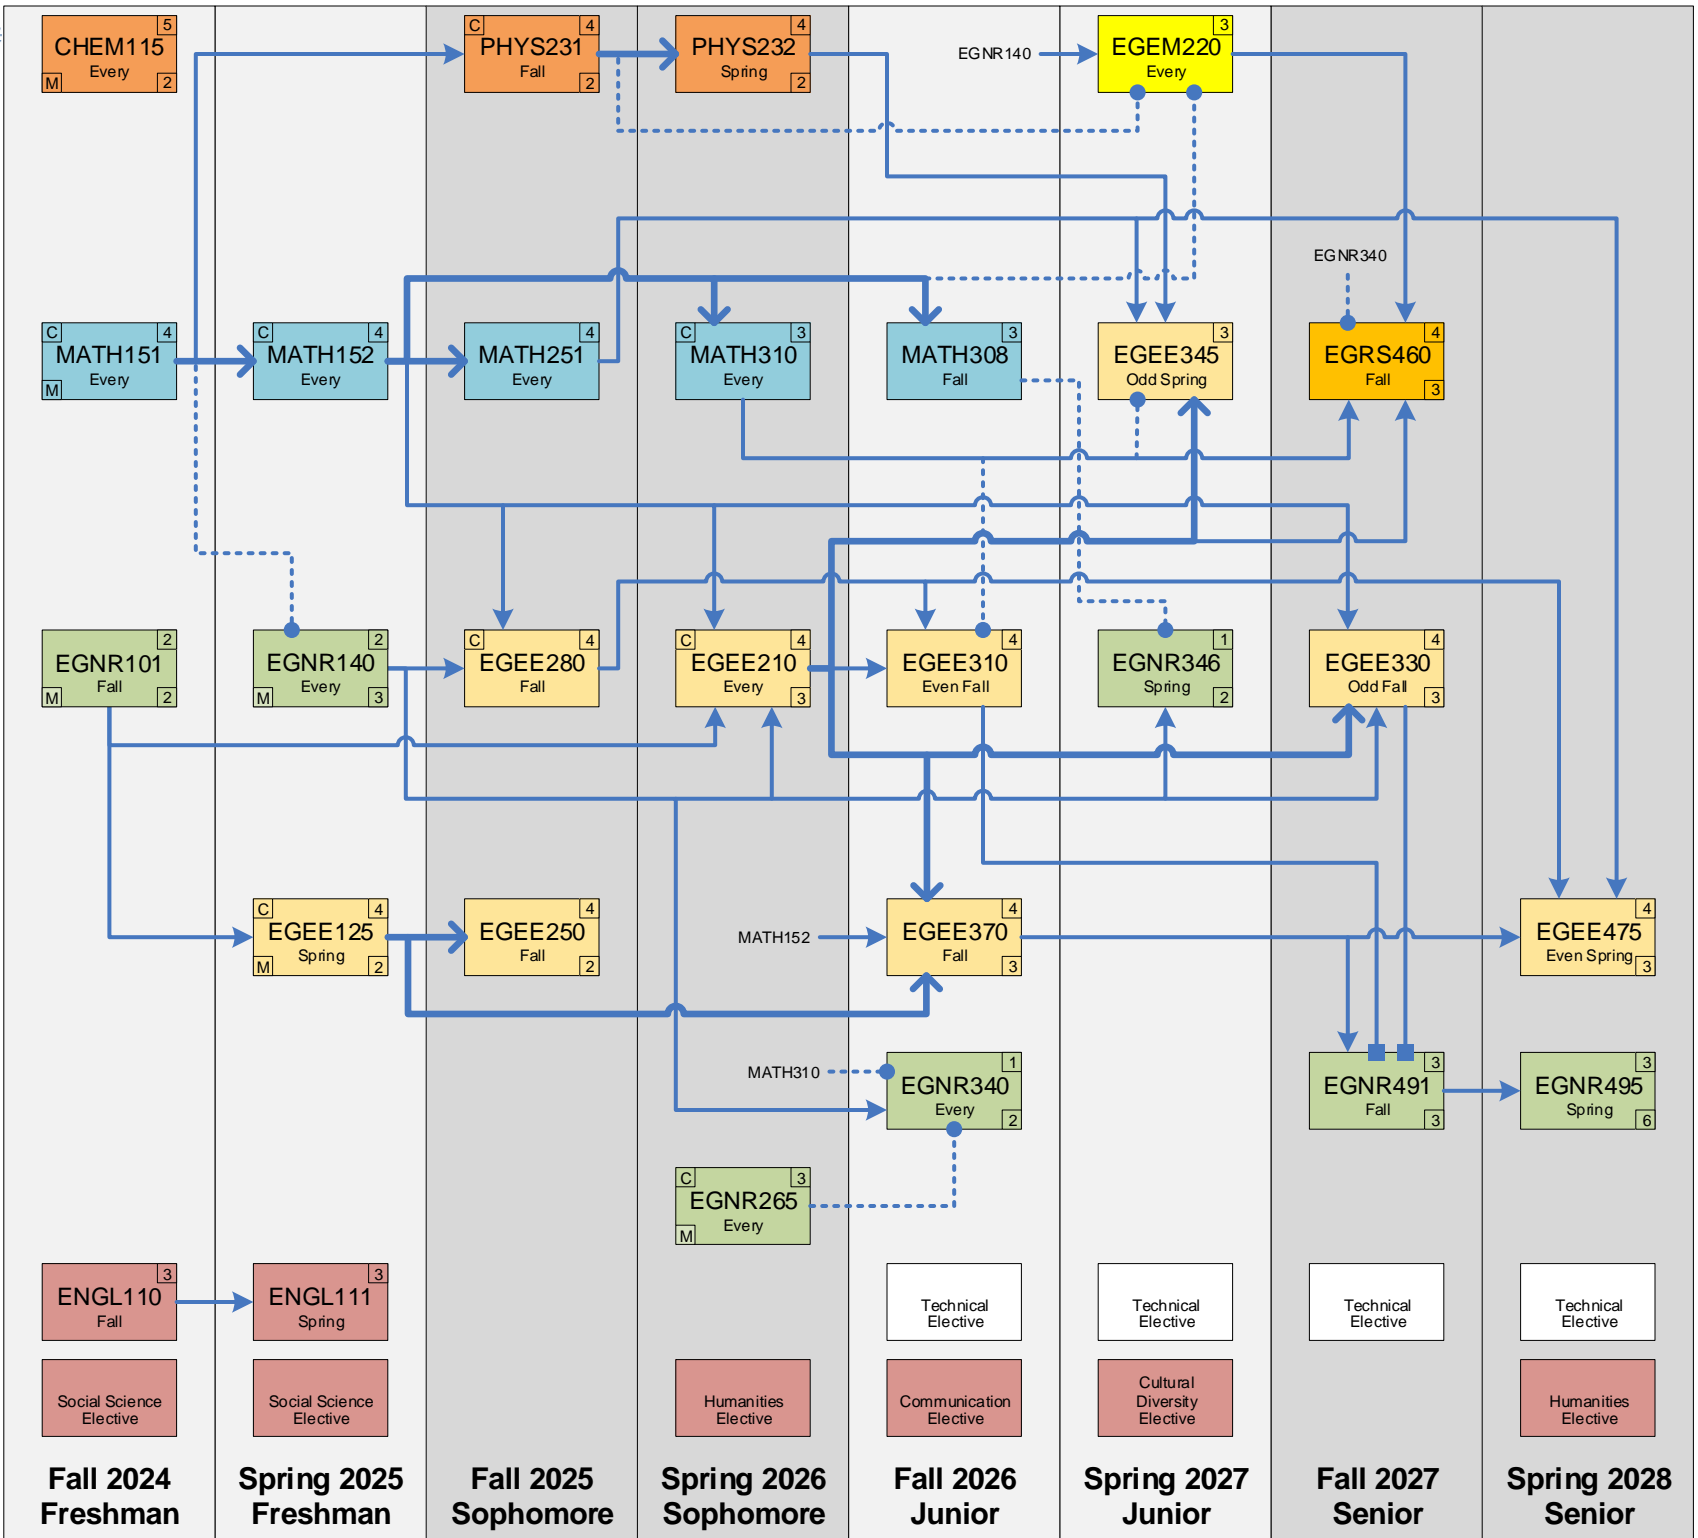

Electrical Engineering
Core Courses
Even Year Start

This chart assumes you have the required prerequisites or tested into MATH151 Calculus*

*More course details, including other lower Math prerequisites, can be found online lssu.edu/catalog/courses/

Electrical Engineering

Technical Electives
Even Year Start

Grade of a C or better

*Math pre/co-requisite lower than MATH151 required

Pre / Co-requisite

Pre-requisite (D- or better required)

Pre-requisite (C or better required)

EGNR491 one possible pre-requisite

Technical Elective List

- CSCI265
- EGEE320 or higher
- EGEM320
- EGME225 or higher
- EGNR261
- EGRS215, EGRS235, EGRS305, EGRS325, EGRS365, EGRS372, EGRS375, or EGRS461
- MATH215 or higher
- Any course from concentrations