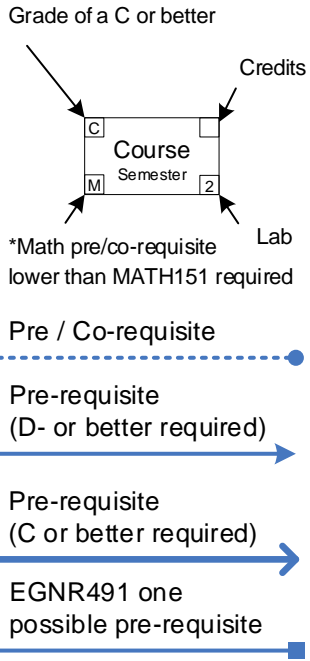

Electrical Engineering
Core Courses
Even Year Start

This chart assumes you have the required prerequisites or tested into MATH151 Calculus*

*More course details, including other lower Math prerequisites, can be found online lssu.edu/catalog/courses/

Electrical Engineering

Technical Electives
Even Year Start

Grade of a C or better

*Math pre/co-requisite lower than MATH151 required

Pre / Co-requisite

Pre-requisite (D- or better required)

Pre-requisite (C or better required)