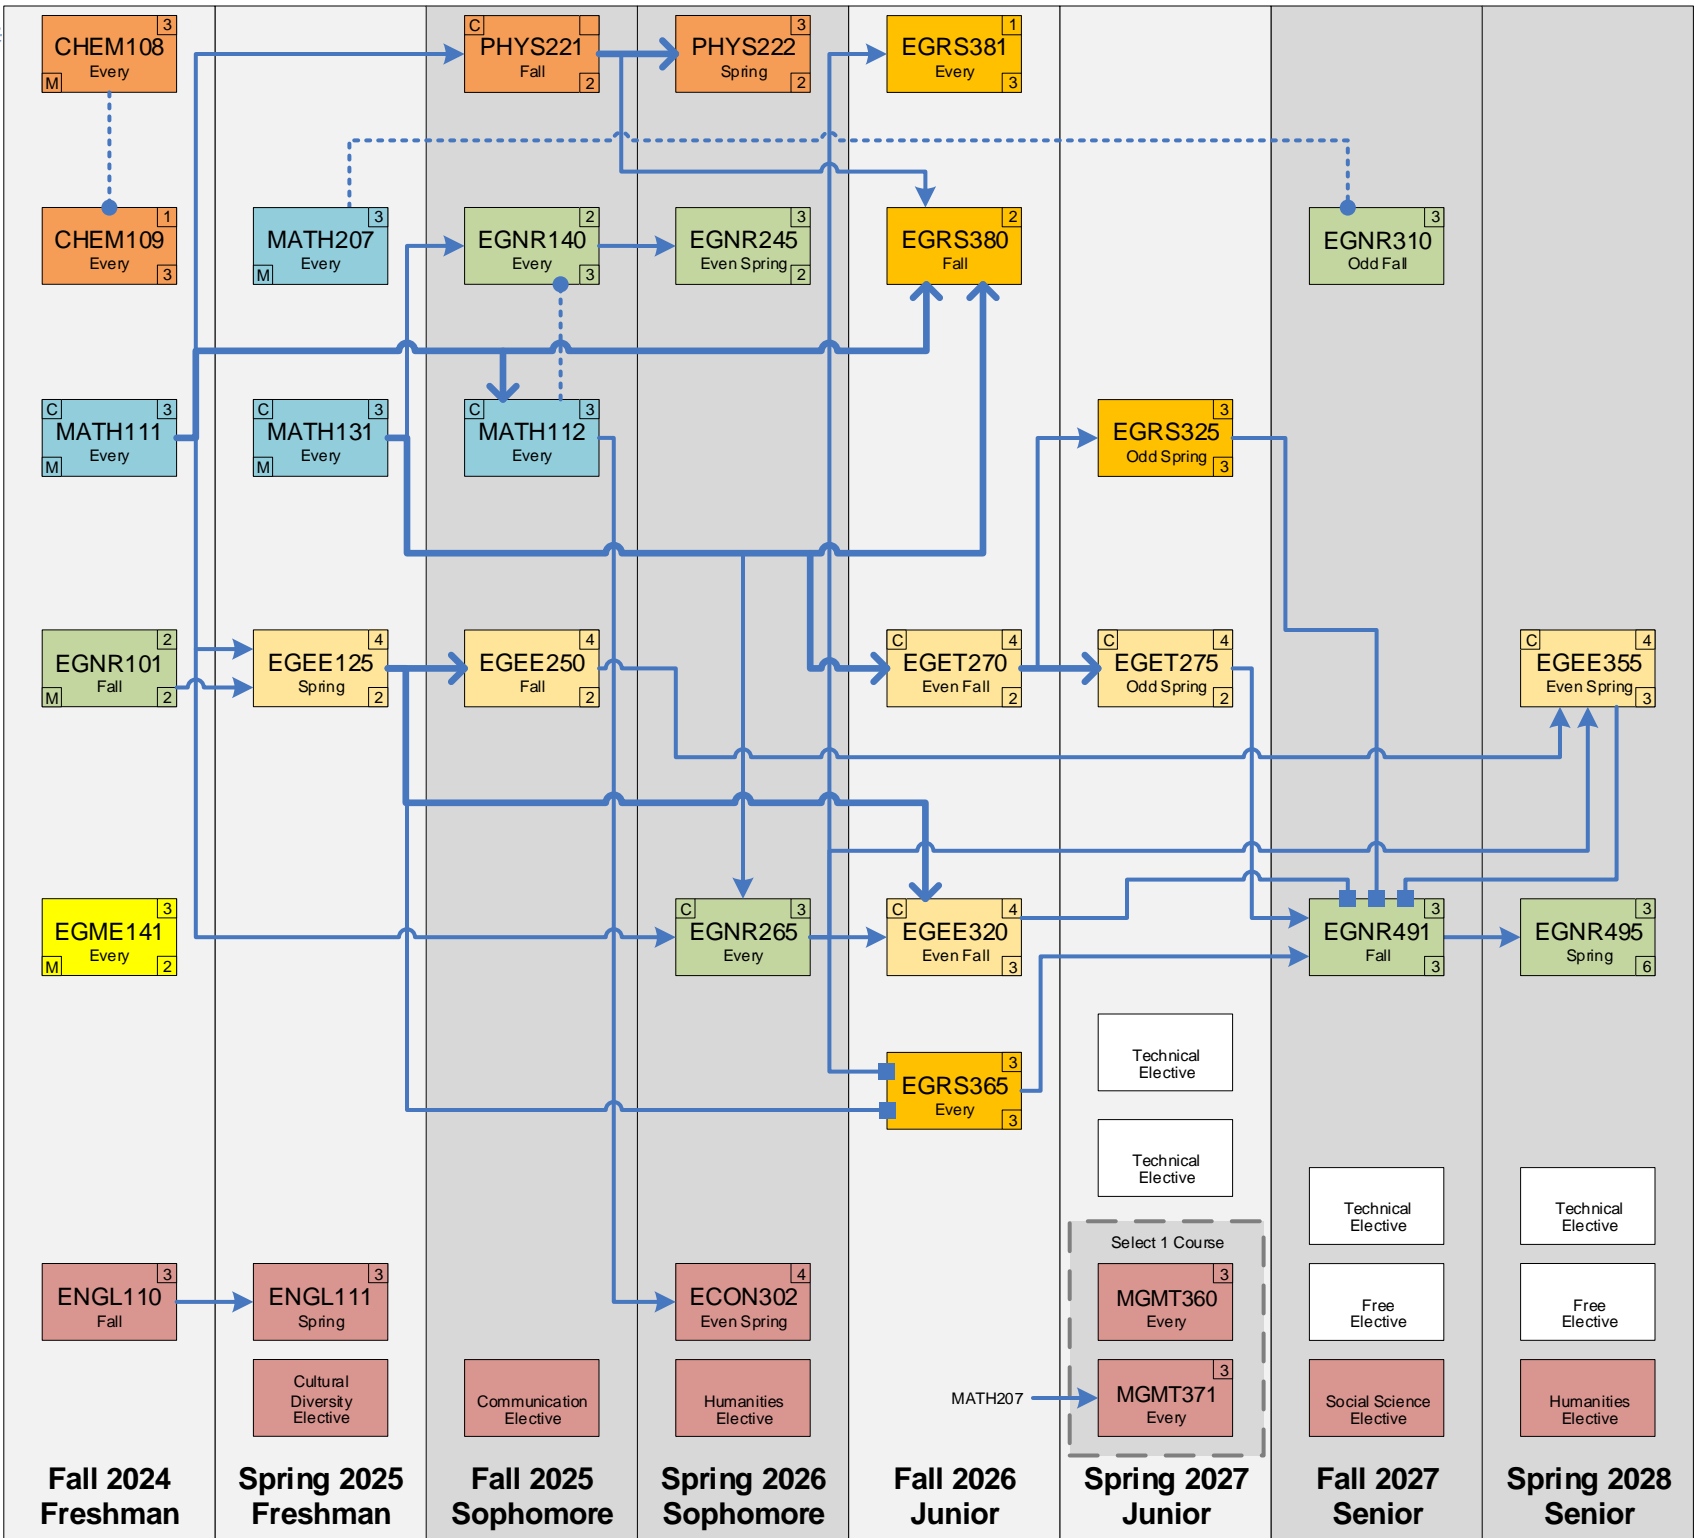

Electrical Engineering Technology

Core Courses
Even Year Start

Grade of a C or better

*Math pre/co-requisite lower than MATH111 required

Pre / Co-requisite

Pre-requisite (D- or better required)

Pre-requisite (C or better required)

EGNR491 one possible pre-requisite

This chart assumes you have the required prerequisites or tested into MATH111 College Algebra*

*More course details, including other lower Math prerequisites, can be found online lssu.edu/catalog/courses/