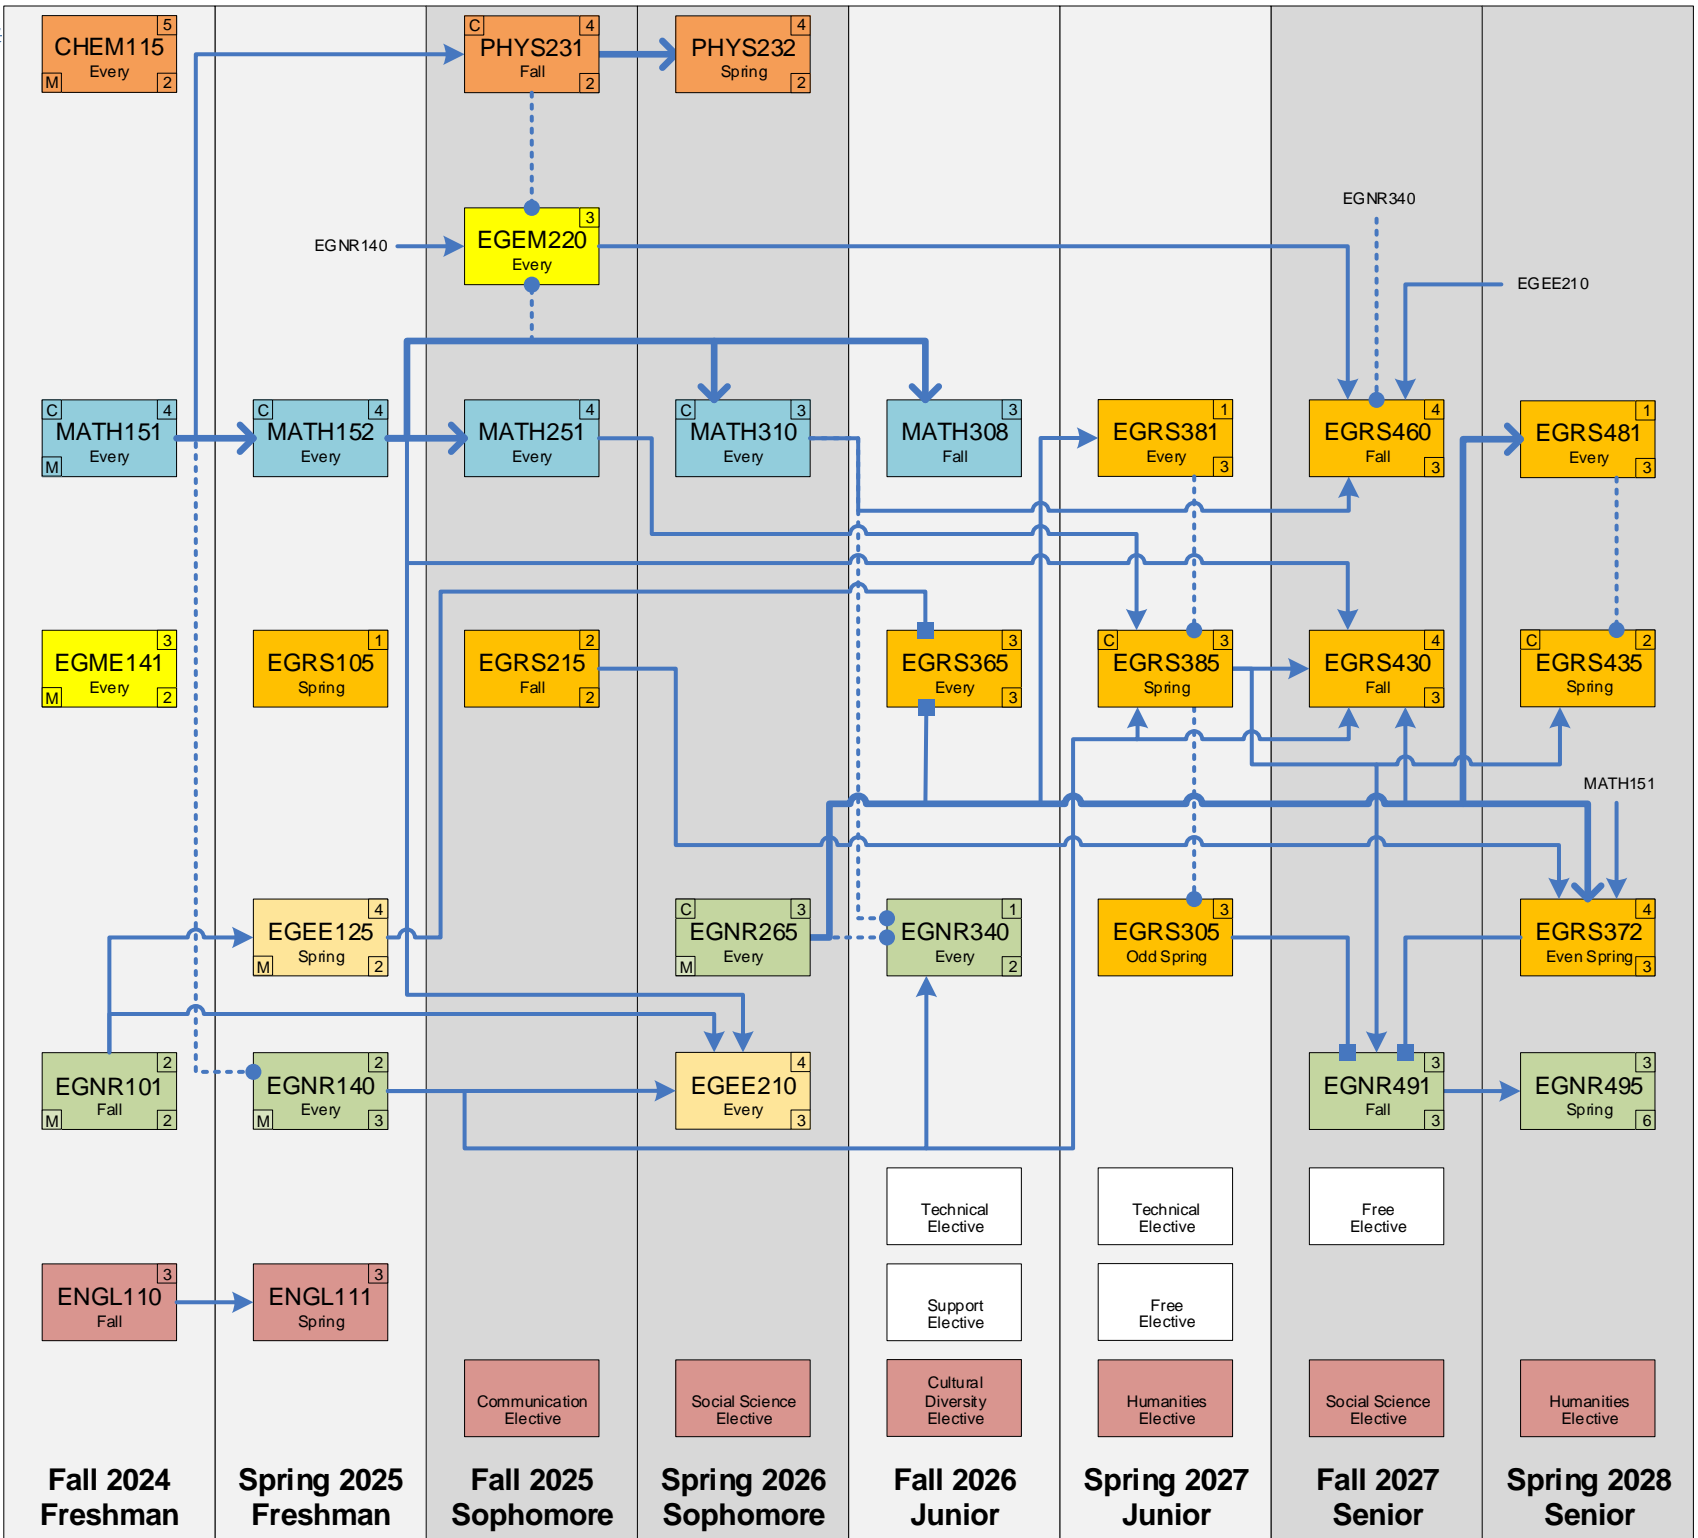

**Robotics Engineering**  
Core Courses  
Even Year Start

\*Math pre/co-requisite lower than MATH151 required

Pre / Co-requisite

Pre-requisite (D- or better required)

Pre-requisite (C or better required)

EGNR491 one possible pre-requisite

\*More course details, including other lower Math prerequisites, can be found online [lssu.edu/catalog/courses/](https://lssu.edu/catalog/courses/)